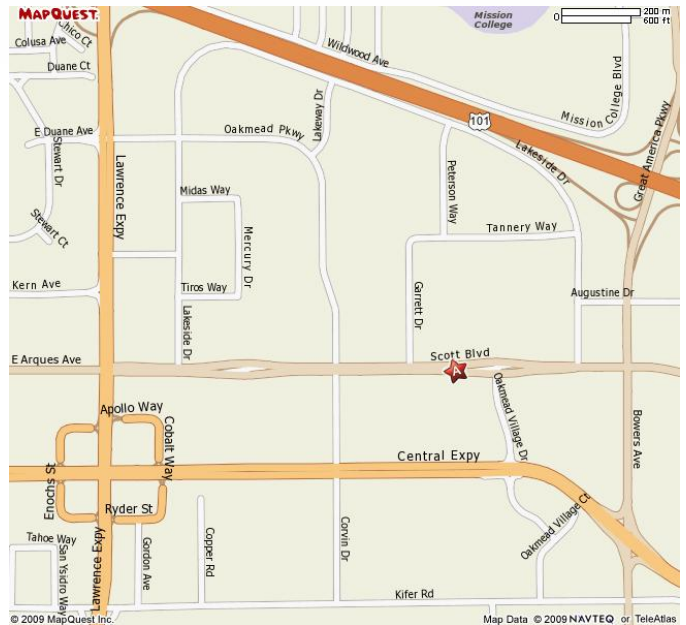

Driving Directions & Map

LocoLabs LLC

3350 Scott Blvd., Building 56

Santa Clara, CA 95054

408-970-9201

From 101:

- Exit GREAT AMERICA PARKWAY / BOWERS, go SOUTH
- Turn RIGHT onto Scott Blvd.
- Take the 3RD LEFT into Koll Oakmead Park at 3350 Scott
- Follow the signs to Building 56

From Central Expressway:

- Turn NORTH onto BOWERS Ave.
- Turn LEFT onto SCOTT Blvd.
- Take the 3RD LEFT into Koll Oakmead Park at 3350 Scott
- Follow the signs to Building 56

General Orientation:

North/South:

We are between 101 (Bayshore Freeway) and Central Expressway.

East/West:

We are between Bowers Ave. and Lawrence Expressway on Scott.

Great America Parkway becomes Bowers as it crosses over 101.

E. Arques Ave. becomes Scott Blvd. after Lawrence Expressway, as it approaches Bowers.